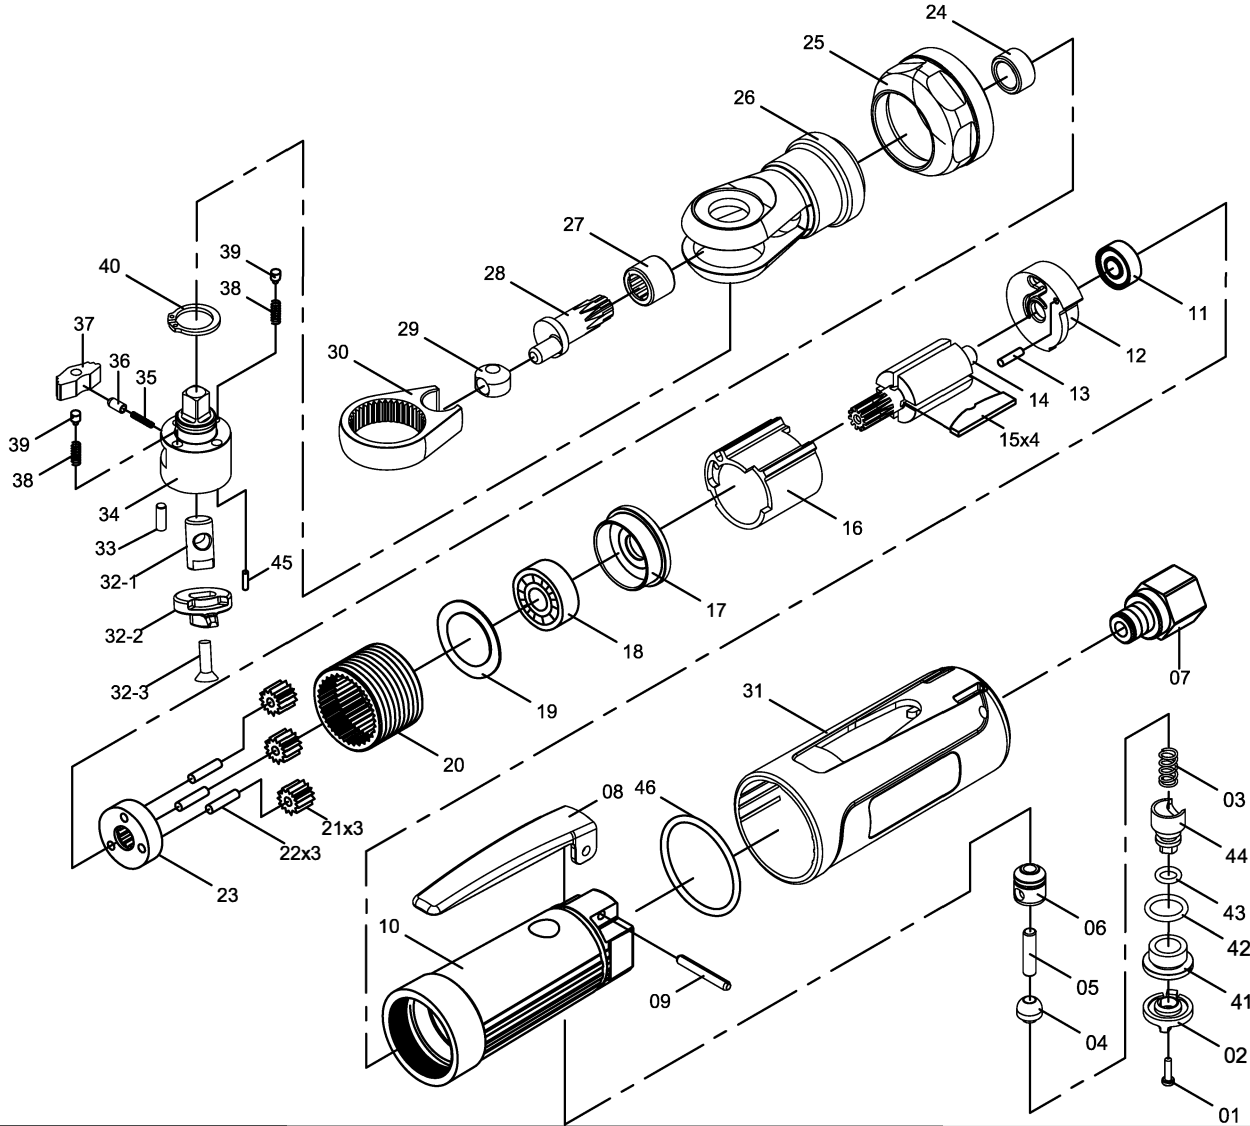

OS-8638S **GAV** HAVALI CIRCIR 3/8"

NO.	PART NO.	PARÇA ADI	ADET	NO.	PART NO.	PARÇA ADI	Q'TY
01	861401C	SCREW	1	27	861427	NEEDLE BEARING	1
02	861402C	REGULATOR KNOB	1	28	861428	CRANK SHAFT	1
03	861403C	THROTTLE VALVE	1	29	861429	DRIVE BUSHING	1
04	861404	SPRING VALVE	1	30	861430	RATCHET YOKE	1
05	861405C	VALVE STEM	1	31	861410C	COMPOSIT HOUSING	1
06	861406C	VALVE BUSHING	1	32-1	861432-1	REVERSE STEM	1
07	861407	AIR INLET BUSHING	1	32-1	861432-2	REVERSE BUTTON	1
08	861408C	THROTTLE LEVER	1	32-1	861432-3	SCREW	1
09	SPP0324	SPRING PIN	1	33	861433	PAWL PIVOT	1
10	861410CA	INNER HOUSING	1	34	861434-38	3/8" RATCHET ANVIL	1
11	B696ZZ	BALL BEARING	1	35	861435C	SPRING	1
12	872406	REAR END PLATE SPRING	1	36	861436	SPRING CAP RATCHET	1
13	872822	PIN	1	37	861437	PAWL FRICTION	1
14	861414	ROTOR	1	38	861438	SPRING POST	2
15	861415	ROTOR BLADE CYLINDER	4	39	861439	RETAINING RING	2
16	861416	FRONT END PLATE BALL	1	40	861440C	NUT	1
17	861417	BEARING	1	41	861441C	O-RING	1
18	B608ZZ	WASHER	1	42	OR-P11	O-RING	1
19	861419	INTERNAL GEAR PLANET	1	43	589050	REGULATOR	1
20	861420	GEAR	1	44	861444C	SPRING PIN	1
21	861421		3	45	589040	O-RING	1
22	861422	GEAR PIVOT	3	46	861448C		1
23	861423	GEAR PLATE	1				
24	861424	GEAR PIVOT	1				
25	861425	CLAMP NUT	1				
26	861426S	RATCHET HOUSING	1				